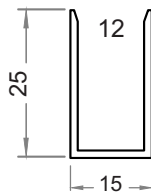

Perfis kit engenharia 8 mm

LT-012

ALM0660